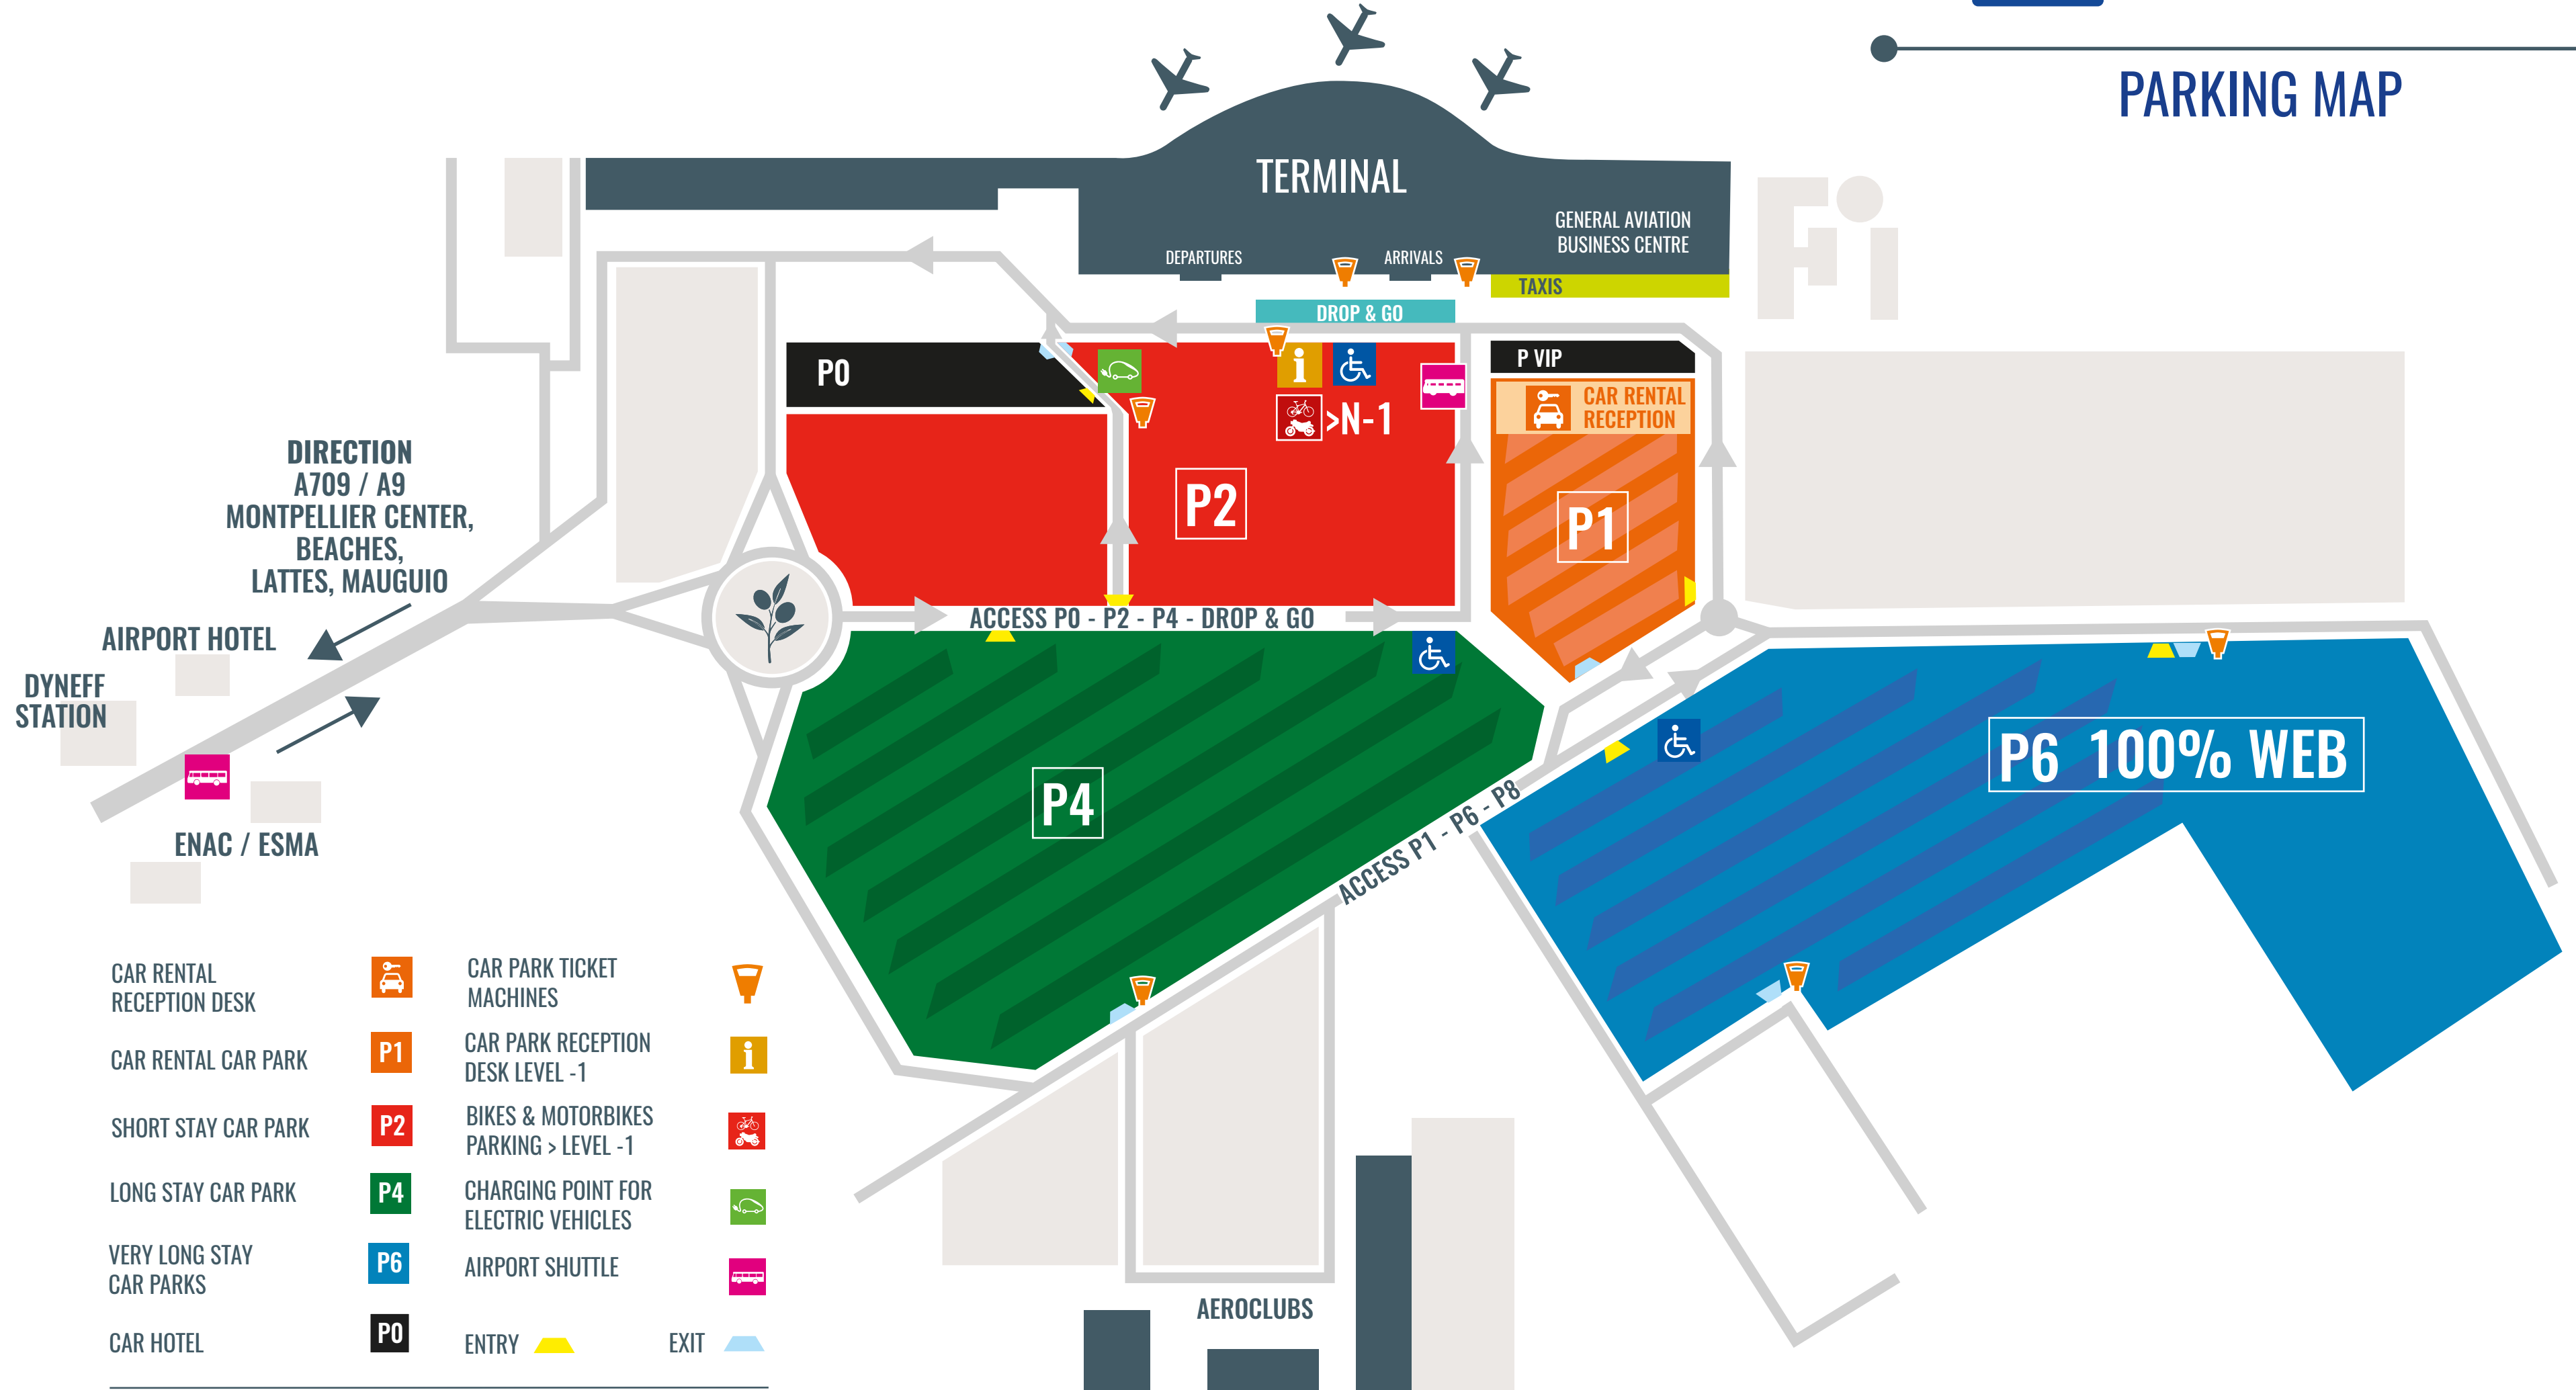

## PARKING MAP

CAR RENTAL RECEPTION DESK

CAR PARK TICKET MACHINES

CAR RENTAL CAR PARK

CAR PARK RECEPTION DESK LEVEL -1

SHORT STAY CAR PARK

BIKES & MOTORBIKES PARKING > LEVEL -1

LONG STAY CAR PARK

CHARGING POINT FOR ELECTRIC VEHICLES

VERY LONG STAY CAR PARKS

AIRPORT SHUTTLE

CAR HOTEL

ENTRY

EXIT

P1, P4, P6 HAVE PHOTOVOLTAIC SHADE HOUSES