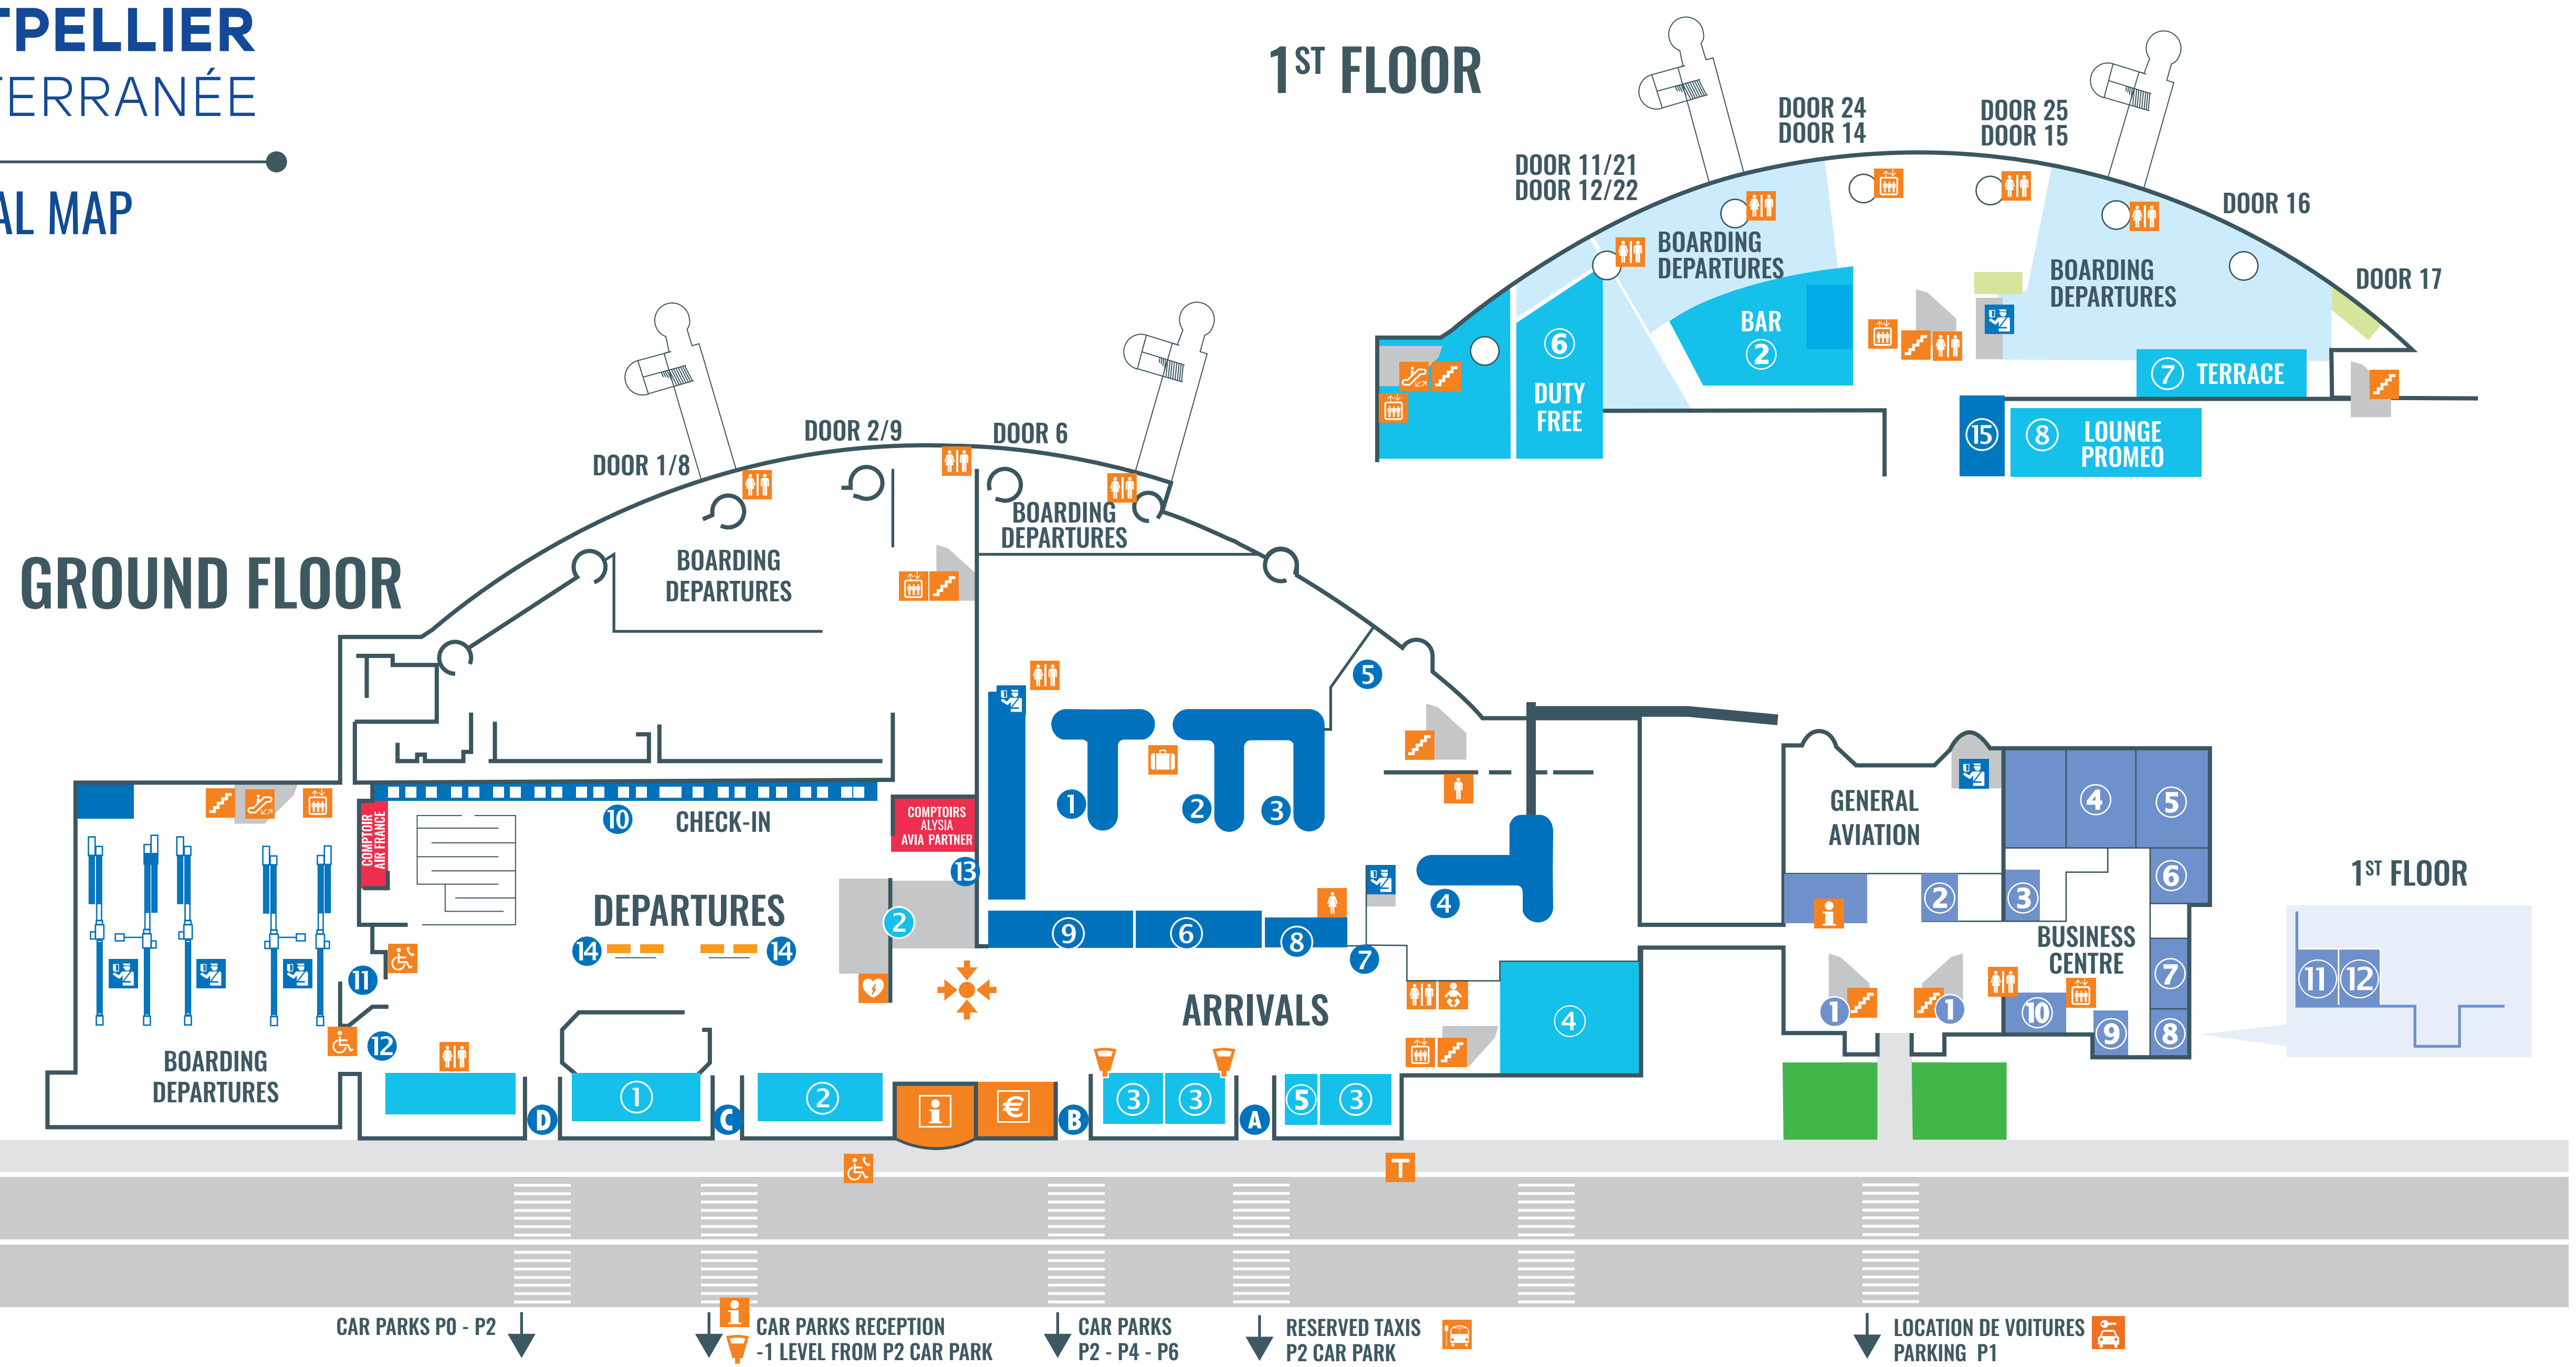

TERMINAL MAP

GROUND FLOOR

1ST FLOOR

SERVICES

- RECEPTION (5.30 am - 11.15 pm)
- MEETING POINT
- HELP POINT FOR DISABLED PASSENGERS
- ACCESS FOR DISABLED PASSENGERS
- NURSERY / SHOWER
- LUGGAGE SERVICE
- CASH DISPENSER
- DEFIBRILLATOR
- STAIRS
- LIFT
- ESCALATOR
- TOILETS
- TAXIS
- CAR RENTAL
- AIRPORT SHUTTLE STOP
- CAR PARK TICKET MACHINES

TERMINAL AMENITIES

- 1** BAGGAGE CLAIM 1
- 2** BAGGAGE CLAIM 2
- 3** BAGGAGE CLAIM 3
- 4** BAGGAGE CLAIM 4
- 5** NATIONAL ARRIVALS
- 6** RECEPTION OF UNACCOMPANIED CHILDREN
- 7** ARRIVALS
- 8** CUSTOMS - TAX REFUND
- 9** AIR FRANCE LUGGAGE OFFICE
- 10** CHECK-IN
- 11** OVERSIZED BAGS OFFICE
- 12** ACCESS FAST TRACK
- 13** SERVICES : INTERNET TERMINAL, TELEPHONE, POSTBOX, PHOTO BOOTH
- 14** SELF SERVICE KIOSKS
- 15** DRUGSTORE, PHOTO BOOTH, INTERNET, TELEPHONE
- CONTROL (PASSPORTS/SAFETY)
- ENTRANCES / EXITS TERMINAL
- WORKSPACES

RESTAURANTS - BARS - SHOPS PROMOTIONAL SPACES

- 1** RELAY SHOP
- 5** EVENT RECEPTION
- 2** TRIB'S BAR / SNACK
- 6** DUTY FREE SHOP
- 3** ESTATE AGENCY
- 7** OUTDOOR TERRACE SMOKING AREA
- 4** VILLA PLANCHA RESTAURANT
- 8** LOUNGE PROMEO

CAR PARKS

- P1** CAR RENTAL CAR PARK
- P2** SHORT STAY CAR PARK
- P4** LONG STAY CAR PARK
- P6** VERY LONG STAY CAR PARK
- P0** CAR HOTEL

GENERAL AVIATION / BUSINESS CENTRE

- 1** AIRPORT ADMINISTRATIVE DEPARTEMENT
- 2** AVIA PARTNER
- 3** CATERING ROOM
- 4** SALADELLE ROOM
- 5** SALICORNE ROOM
- 4 5** MULTIFUNCTIONAL ROOM
- 6** BOUSCARLE ROOM
- 7** SARCELLE LOUNGE
- 8** COURLIS OFFICE
- 9** STERNE OFFICE
- 10** TADORNE ROOM
- 11** CAR HÔTEL
- 12** HELITEAM