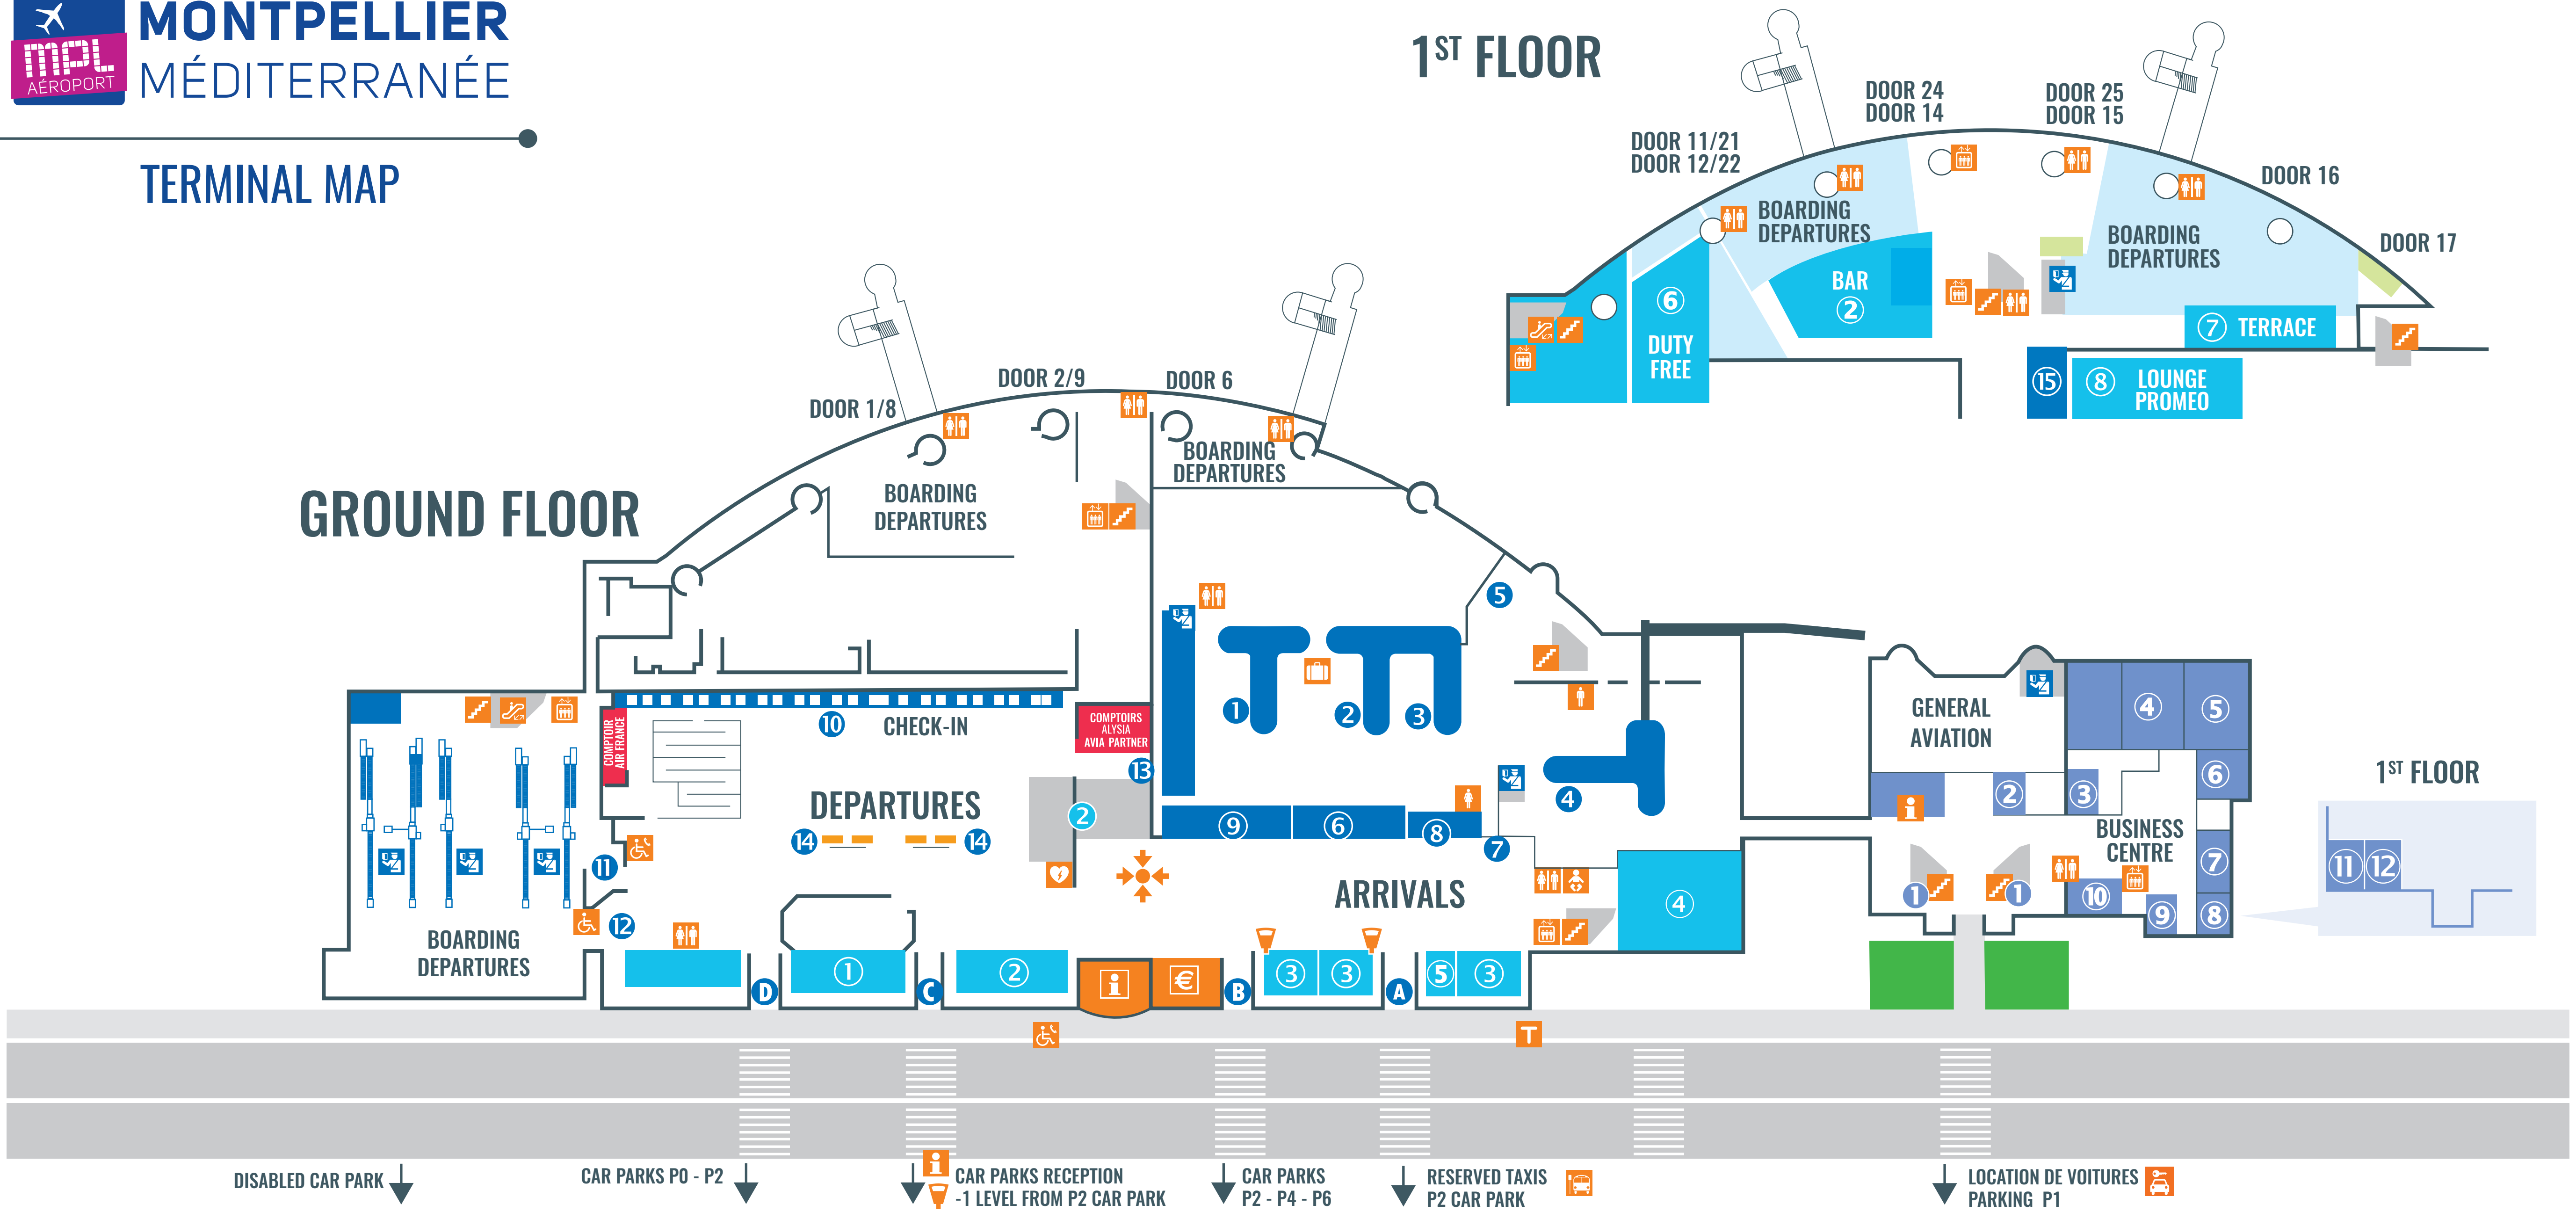

TERMINAL MAP

GROUND FLOOR

1ST FLOOR

DISABLED CAR PARK ↓
 CAR PARKS P0 - P2 ↓
 CAR PARKS RECEPTION -1 LEVEL FROM P2 CAR PARK ↓
 CAR PARKS P2 - P4 - P6 ↓
 RESERVED TAXIS P2 CAR PARK ↓
 LOCATION DE VOITURES PARKING P1 ↓

SERVICES

- RECEPTION (5.30 am - 11.15 pm)
- MEETING POINT
- HELP POINT FOR DISABLED PASSENGERS
- ACCESS FOR DISABLED PASSENGERS
- NURSERY / SHOWER
- LUGGAGE SERVICE
- CASH DISPENSER
- DEFIBRILLATOR
- STAIRS
- LIFT
- ESCALATOR
- TOILETS
- TAXIS
- CAR RENTAL
- AIRPORT SHUTTLE STOP
- CAR PARK TICKET MACHINES

RESTAURANTS - BARS - SHOPS PROMOTIONAL SPACES

- 1** RELAY SHOP
- 5** EVENT RECEPTION
- 2** TRIB'S BAR / SNACK
- 6** DUTY FREE SHOP
- 3** ESTATE AGENCY
- 7** OUTDOOR TERRACE SMOKING AREA
- 4** VILLA PLANCHA RESTAURANT
- 8** LOUNGE PROMEO

CAR PARKS

- PMR** DISABLED CAR PARK
- P1** CAR RENTAL CAR PARK
- P2** SHORT STAY CAR PARK
- P4** LONG STAY CAR PARK
- P6** VERY LONG STAY CAR PARK
- P0** CAR HOTEL

GENERAL AVIATION / BUSINESS CENTRE

- 1** AIRPORT ADMINISTRATIVE DEPARTEMENT
- 2** AVIA PARTNER
- 3** CATERING ROOM
- 4** SALADELLE ROOM
- 5** SALICORNE ROOM
- 4 5** MULTIFUNCTIONAL ROOM
- 6** BOUSCARLE ROOM
- 7** SARCELLE LOUNGE
- 8** COURLIS OFFICE
- 9** STERNE OFFICE
- 10** TADORNE ROOM
- 11** CAR HÔTEL
- 12** HELITEAM